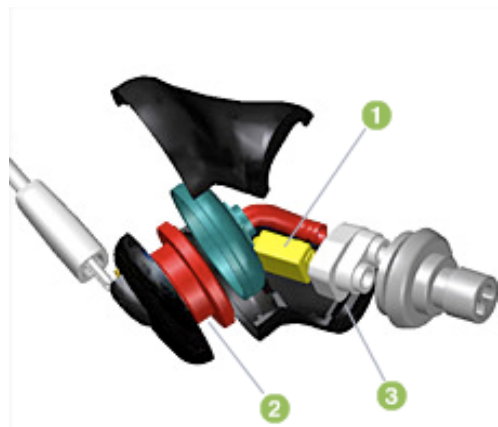

Ultimate Ears SuperFi 5 EB (Extended Bass) earphones

Announcement Date: Spring 05
Price: \$199.99

Shipping: As of Dec 2009
Available at: www.ultimateears.com

Key Features

- Dual driver technology: Produces professional extended bass quality sound from the high range, precision balanced armature and low range from a high output diaphragm
- Noise-isolating design: Maximizes noise isolation with in-ear fit and customizable ear tips
- Premium construction: Delivers exceptional audio in a lightweight, durable and compact design
- Flexible ear loops with low-friction cable: Secures earphones in place and routes cable behind ears offering maximum comfort and reducing tangled cords

System Requirements

- Compatible with devices that support a standard 1/8-inch (3.5 mm) headphone jack or can connect using the included 1/4-inch adaptor

Technical Specifications

- Speaker type: Two precision balanced armatures
- Frequency response: 20 to 16,000 Hz
- Input sensitivity: 119 dB/mW
- Impedance: 21 ohms
- Noise reduction: 16 dB
- Cable length: 46 inches
- Weight: 0.6 ounces
- Input connection: 3.5 mm gold-plated jack

Component Features

1. Single precision balanced armature for high and mid frequencies
2. Low frequency diaphragm for deep rich bass
3. Audio filters to shape sound signature

Warranty

- 1-year warranty